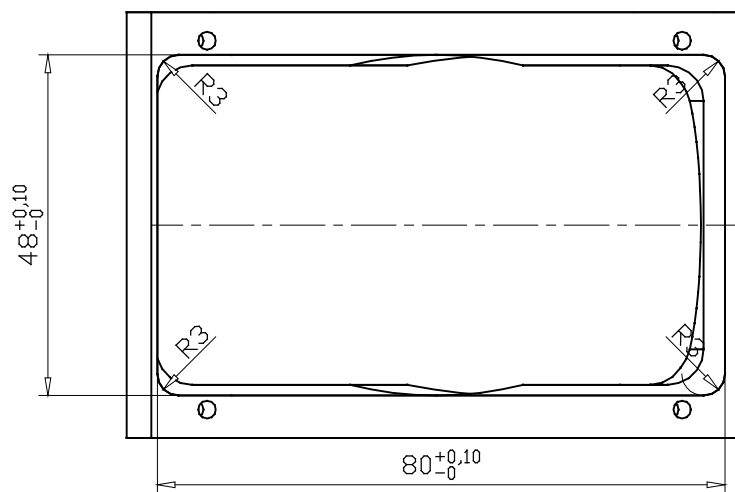

view B

view A

MANGER2	2015/01/03
Material: 6060 Black anodized	